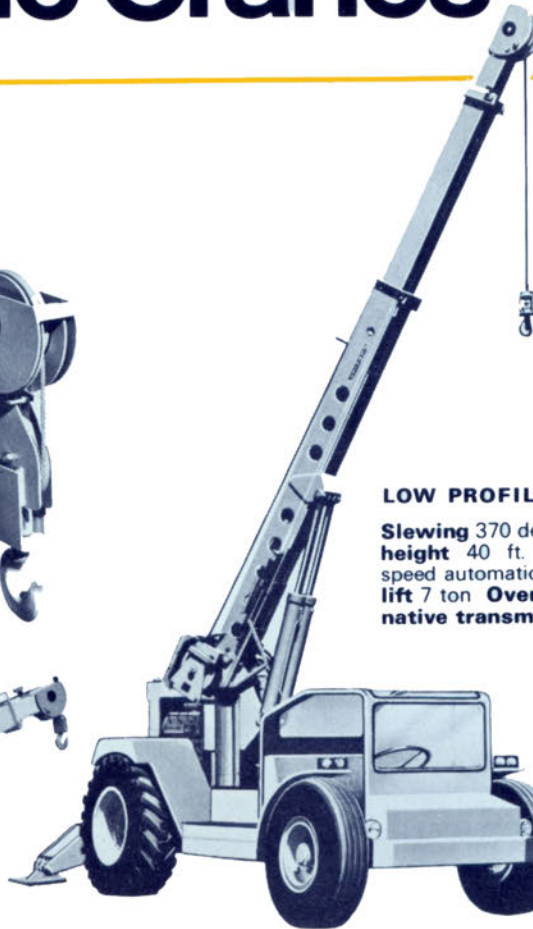

## PENDULUM BORER, POLE ERECTOR

Crane refer 3½/7 ton truck crane **Auger dia.** 11" to 36" **Drilling depth** 11 ft. standard. Up to 20 ft. with telescopic boring bars

## TRUCK MOUNTED BORER/ERECTOR

**Borer** H.D.B.A. model, hydraulic controls. **Drilling depth** 10 ft. standard, up to 150 ft. with 6" augers. **Auger dia.** up to 30" earth, 24" rock. **Erector Max. height** 28' 6" **Max. lift** 3 tons on single fall of rope **Hydraulic winch** 3½ ton, 2 speed automatic.

## 6 TON ARTICULATED CRANE, BORER

**Crane** for details refer 6 ton articulated crane **Borer** H.D.B.A. model, hydraulic controls **Drilling depth** 10 ft. standard. Up to 150 ft. with 6" augers **Auger dia.** up to 30" **Tilting** forward 50 deg., aft 10 deg., side 40 deg.

**LOW PROFILE TRACTOR CRANE**

**Slewing** 370 deg. or continuous **Hook height** 40 ft. **Hydraulic winch** 2 speed automatic, 3½ ton line pull **Max. lift** 7 ton **Overall height** 9'0" **Alternative transmissions available**