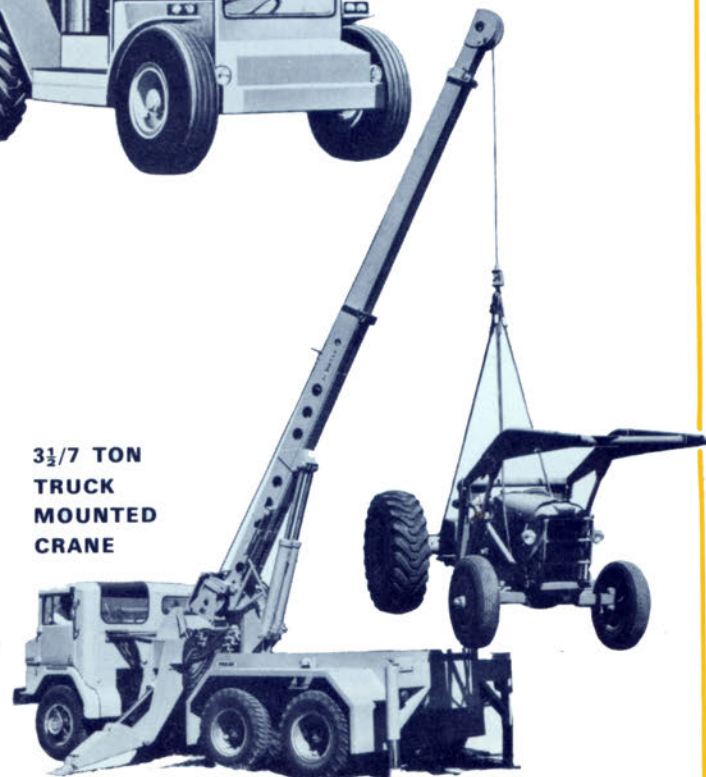

3 1/2 TON TRUCK MOUNTED CRANE

Slewing arc 240 or 370 deg. **Hook height** 40 ft., 45 ft. (double extension jib) 30 ft., 32 ft., 35 ft. (single extension jibs) **Hydraulic winch** 2 speed automatic, 3½ tons line pull **Max. lift** 7 tons (2 fall rope), 3½ tons (single fall rope) **Overall height** 9'6"