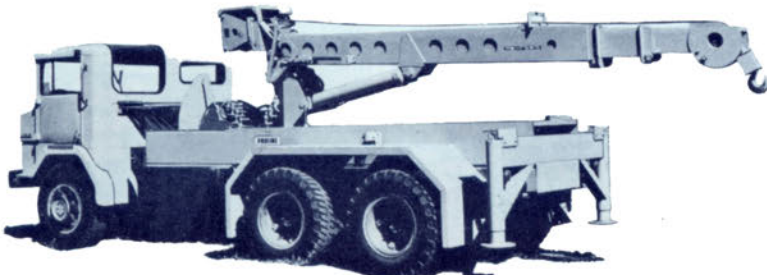

3 1/2 TON TRUCK MOUNTED CRANE

3 1/2 TON NON-SLEWING CRANE

For details refer 3½/7 ton Truck Crane