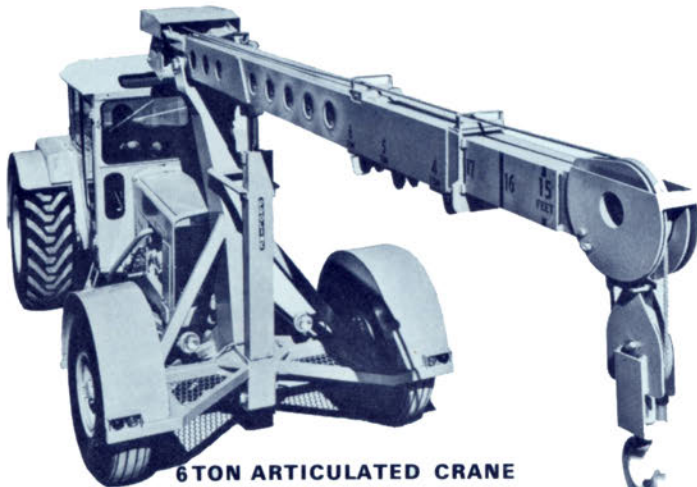

Proline Hydraulic Cranes

6 TON ARTICULATED CRANE

Slewing arc 42 deg. either side of centre **Hook height** 30 ft. Optional 40 ft. **Hydraulic winch** (Models C30MW, C30HW) 2 speed automatic, 3½ tons line pull **Max. lift** 6 tons **Overall height** maximum 10 ft. **Turning radius** 18'7" (ignoring jib overhang) **Road speed** 30 m.p.h.